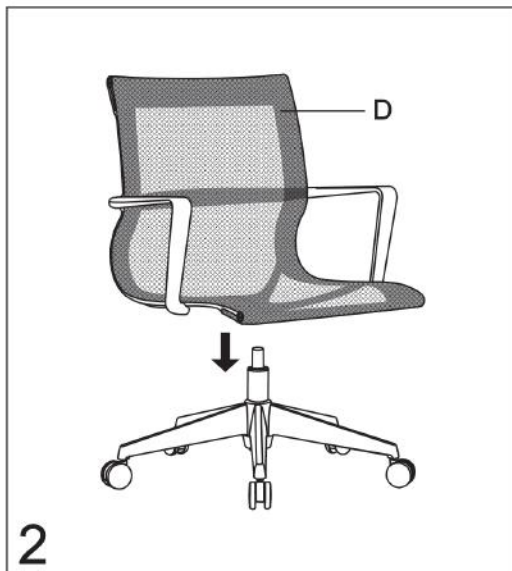

MODEL: 21621 ASSEMBLY INSTRUCTIONS

THANK YOU FOR PURCHASING THIS DESIGNER MESH CHAIR FROM PERFORMANCE OFFICE FURNISHINGS.
BEFORE ASSEMBLY, PLEASE REMOVE ALL PARTS FROM THE CARTON AND VERIFY THAT YOU HAVE CORRECT QUANTITIES.

A		5
B		1
C		1
D		1

PREVENTIVE MAINTENANCE AND WARNING

- USE THIS PRODUCT ONLY FOR SEATING ONE PERSON AT A TIME
- DO NOT USE CHAIR AS STEP STOOL/LADDER.
  DO NOT USE CHAIR UNLESS ALL BOLTS, SCREWS ARE TIGHT. AT LEAST EVERY SIX MONTHS, CHECK ALL BOLTS, SCREWS TO BE SURE THEY ARE TIGHT.
- IF ANY PARTS ARE MISSING, BROKEN, DAMAGED OR WORN, STOP USE OF THE PRODUCT UNTIL REPAIRS ARE MADE USING FACTORY AUTHORIZED PARTS.
- FAILURE TO FOLLOW THESE WARNINGS CAN RESULT IN SERIOUS INJURY.