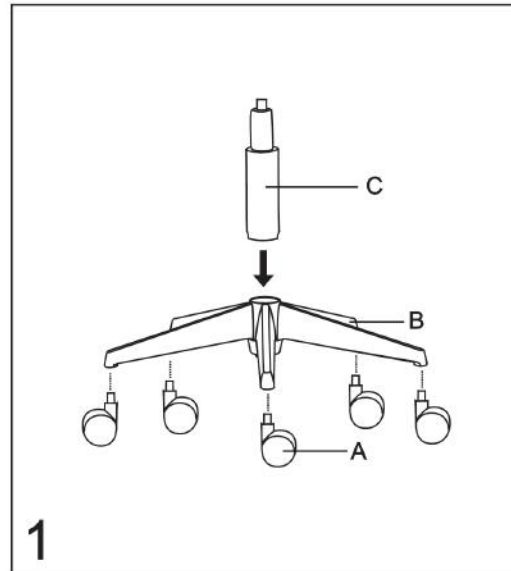

MODEL: 21621 ASSEMBLY INSTRUCTIONS

THANK YOU FOR PURCHASING THIS DESIGNER MESH CHAIR FROM PERFORMANCE OFFICE FURNISHINGS.
BEFORE ASSEMBLY, PLEASE REMOVE ALL PARTS FROM THE CARTON AND VERIFY THAT YOU HAVE CORRECT QUANTITIES.

A		5
B		1
C		1
D		1

PREVENTIVE MAINTENANCE AND WARNING

- USE THIS PRODUCT ONLY FOR SEATING ONE PERSON AT A TIME
- DO NOT USE CHAIR AS STEP STOOL/LADDER.
  DO NOT USE CHAIR UNLESS ALL BOLTS, SCREWS ARE TIGHT. AT LEAST EVERY SIX MONTHS, CHECK ALL BOLTS, SCREWS TO BE SURE THEY ARE TIGHT.
- IF ANY PARTS ARE MISSING, BROKEN, DAMAGED OR WORN, STOP USE OF THE PRODUCT UNTIL REPAIRS ARE MADE USING FACTORY AUTHORIZED PARTS.
- FAILURE TO FOLLOW THESE WARNINGS CAN RESULT IN SERIOUS INJURY.