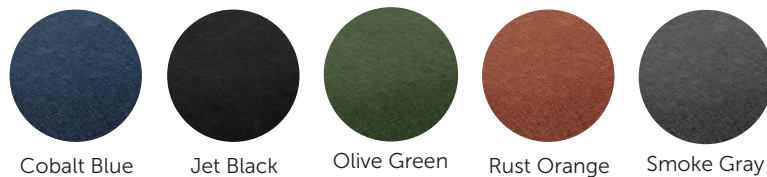

Twill Fabric*