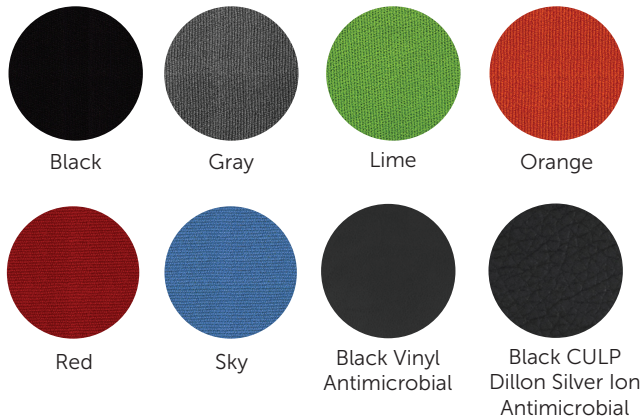

# CoolMesh Pro

Model **8054**

### Twill Fabric\*

### Features + Materials

- CoolMesh Pro back
- Tilt tension adjustment
- Seat height adjustment
- Seat and back angle adjustment
- Multi-position tilt lock
- Forward seat tilt
- Seat slider
- Height/width adjustable arms
- Height adjustable lumbar support
- Antimicrobial seat available with Culp Dillon, silver ion, antimicrobial treatment

### Dimensions

Overall height: 41"-44.5"  
Overall width: 25.5"  
Overall depth: 23"

\*Available colors may vary