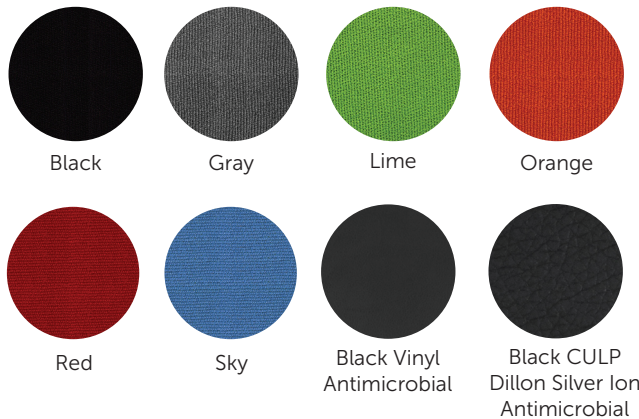

Upholstery*

Twill Fabric*

Features + Materials

- Optional headrest available (7700HR)
- CoolMesh back
- Ratchet back height adjustment
- Seat height adjustment
- Multiple position tilt lock
- Forward seat tilt
- Seat slider
- Tilt tension control adjustment
- Antimicrobial seat available with Culp Dillon, silver ion, antimicrobial treatment

Dimensions

Overall height	36.00-39.50"
Overall width	26.50"
Overall depth	27.25"

*Available colours may vary