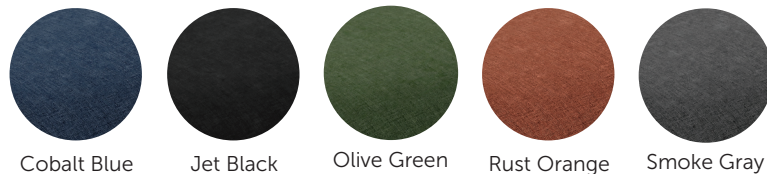

Upholstery*

Twill Fabric*

Features + Materials

- Optional headrest available (7700HR)
- CoolMesh back
- Ratchet back height adjustment
- Seat height adjustment
- Multiple position tilt lock
- Forward seat tilt
- Seat slider
- Tilt tension control adjustment
- Antimicrobial seat available with Culp Dillon, silver ion, antimicrobial treatment

Dimensions

Overall height	36.00-39.50"
Overall width	26.50"
Overall depth	27.25"

*Available colours may vary